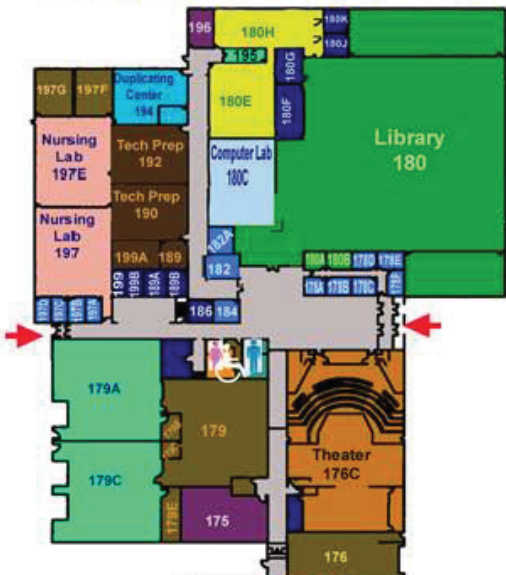

Classroom/Administration Building
www.trumbull.kent.edu
 330.847.0571

Theater/Library (RTL)

Upper Level (RTM)

Link (RTL)

Lower Level (RTM)

- Administration Offices
- Art Gallery/Art Room
- Bookstore
- Cafeteria
- Classrooms
- Computer Center
- Computer Labs
- Conference Rooms
- Duplicating Center
- Elevators
- Faculty Offices
- Faculty Secretary
- Handicapped Restroom
- Information Desk
- Labs
- Learning Center
- Lecture Halls
- Library
- Maintenance Area
- Men's Restroom
- Security
- Staff Area
- Storage
- Student Union
- Tech Prep
- Theater
- Video-Conference Lab
- Women's Restroom

↑ Entrances

? Information